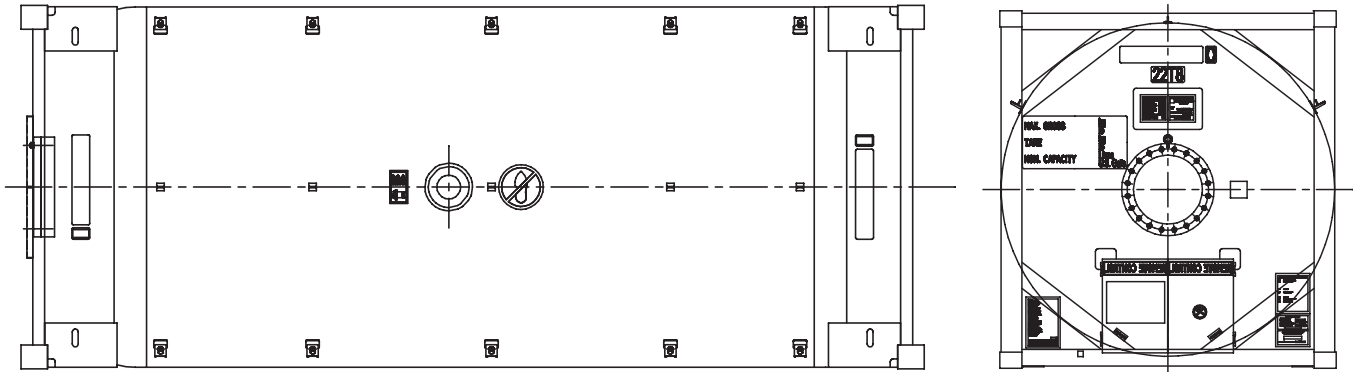

T50 22,500 LITER

Gas Tank
Non Refrigerated
Liquified Gas

22,500 LITER

EXSIF
WORLDWIDE

T50 22,500 LITER

Non Refrigerated Liquefied Gas Tank

General Specifications

Dimensions (TGI)	mm	ft-in	Internal Finish	Zinc lined to EN 22063	Gaskets	All are PTFE
Length	6,058	20' 0"	Weights	kgs	lbs	Baffles
Width	2,438	8' 0"	Tare	7,940	17,505	2 sets of stainless steel baffles.
Height	2,591	8' 6"	Max Payload	28,060	61,860	Insulation
Capacity	Liters	US Gallons	Fittings	Manlid	500 mm in rear dome.	Sunshield covering top third.
	22,500	5,944	Reference Temperatures		-40°C + 55°C	Approvals
Shell Material	ASME SA 612		Gas/Liquid Fittings	DN50 (2") Internal valve plus DN50 (2") ball valve terminate in a 1 1/4" / 3 1/4" gas/liquid ACME connector. Safety valves can be remotely closed.		US DOT, UIC, RID, ADR, TIR, CSC, AAR 600, TC Impact Approved, IMDG-IMO T50, MITI, Chinese SQLO.
Barrel/Head Thickness	16.2/16.0 mm (0.64/0.63")		Safety Relief Valve	DN80 (3") valve set at 27.5 BAR with provision for a rupture disc.		Other Capacities up to
Pressures	IMO Working = 27.5 Bar (399 psig)	US DOT Working = 25.0 Bar (363 psig)				Liters
	MITI Test = 46.0 Bar (667 psig)					24,600
						US Gallons
						6,500
Design Code	ASME VIII Division 2, "U" Stamp		Compartment	The gas and liquid valving is contained by lockable doors.		