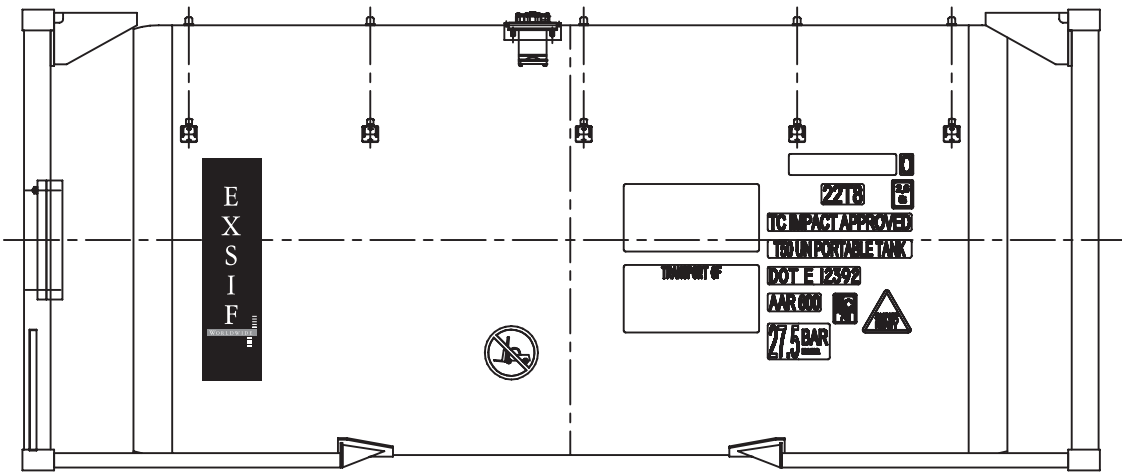

T50 22,500 LITER

Gas Tank
Non Refrigerated
Liquified Gas

22,500 LITER

EXSIF
WORLDWIDE

T50 22,500 LITER

Non Refrigerated Liquefied Gas Tank

General Specifications

Dimensions (TGI)	mm	ft-in	Internal Finish	Zinc lined to EN 22063	Gaskets	All are PTFE
Length	6,058	20' 0"	Weights	kgs	lbs	Baffles
Width	2,438	8' 0"	Tare	7,940	17,505	2 sets of stainless steel baffles.
Height	2,591	8' 6"	Max Payload	28,060	61,860	Insulation
Capacity	Liters	US Gallons	Fittings	Manlid	500 mm in rear dome.	Sunshield covering top third.
	22,500	5,944	Reference Temperatures		-40°C + 55°C	Approvals
Shell Material	ASME SA 612		Gas/Liquid Fittings	DN50 (2") Internal valve plus DN50 (2") ball valve terminate in a 1 1/4" / 3 1/4" gas/liquid ACME connector. Safety valves can be remotely closed.		US DOT, UIC, RID, ADR, TIR, CSC, AAR 600, TC Impact Approved, IMDG-IMO T50, MITI, Chinese SQLO.
Barrel/Head Thickness	16.2/16.0 mm (0.64/0.63")		Safety Relief Valve	DN80 (3") valve set at 27.5 BAR with provision for a rupture disc.		Other Capacities up to
Pressures	IMO Working = 27.5 Bar (399 psig)	US DOT Working = 25.0 Bar (363 psig)				Liters
	MITI Test = 46.0 Bar (667 psig)					24,600
						US Gallons
						6,500
Design Code	ASME VIII Division 2, "U" Stamp		Compartment	The gas and liquid valving is contained by lockable doors.		